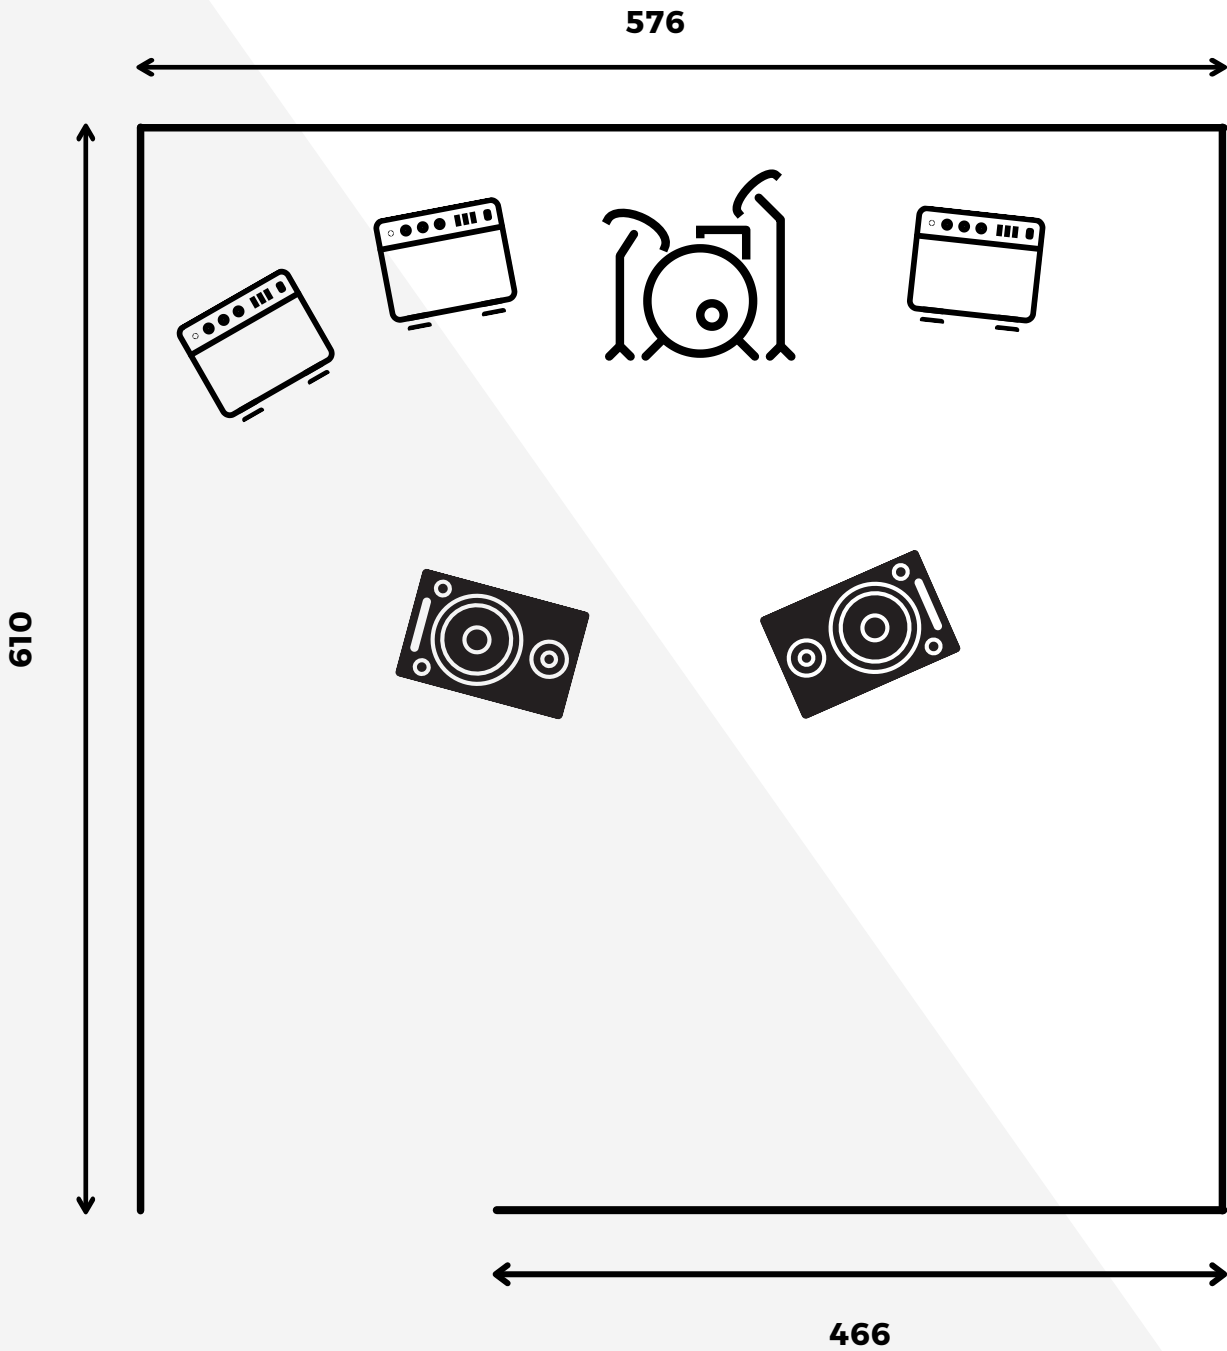

BLACKBOX AT PANGGUNG (LEVEL 4)

Unit in cm